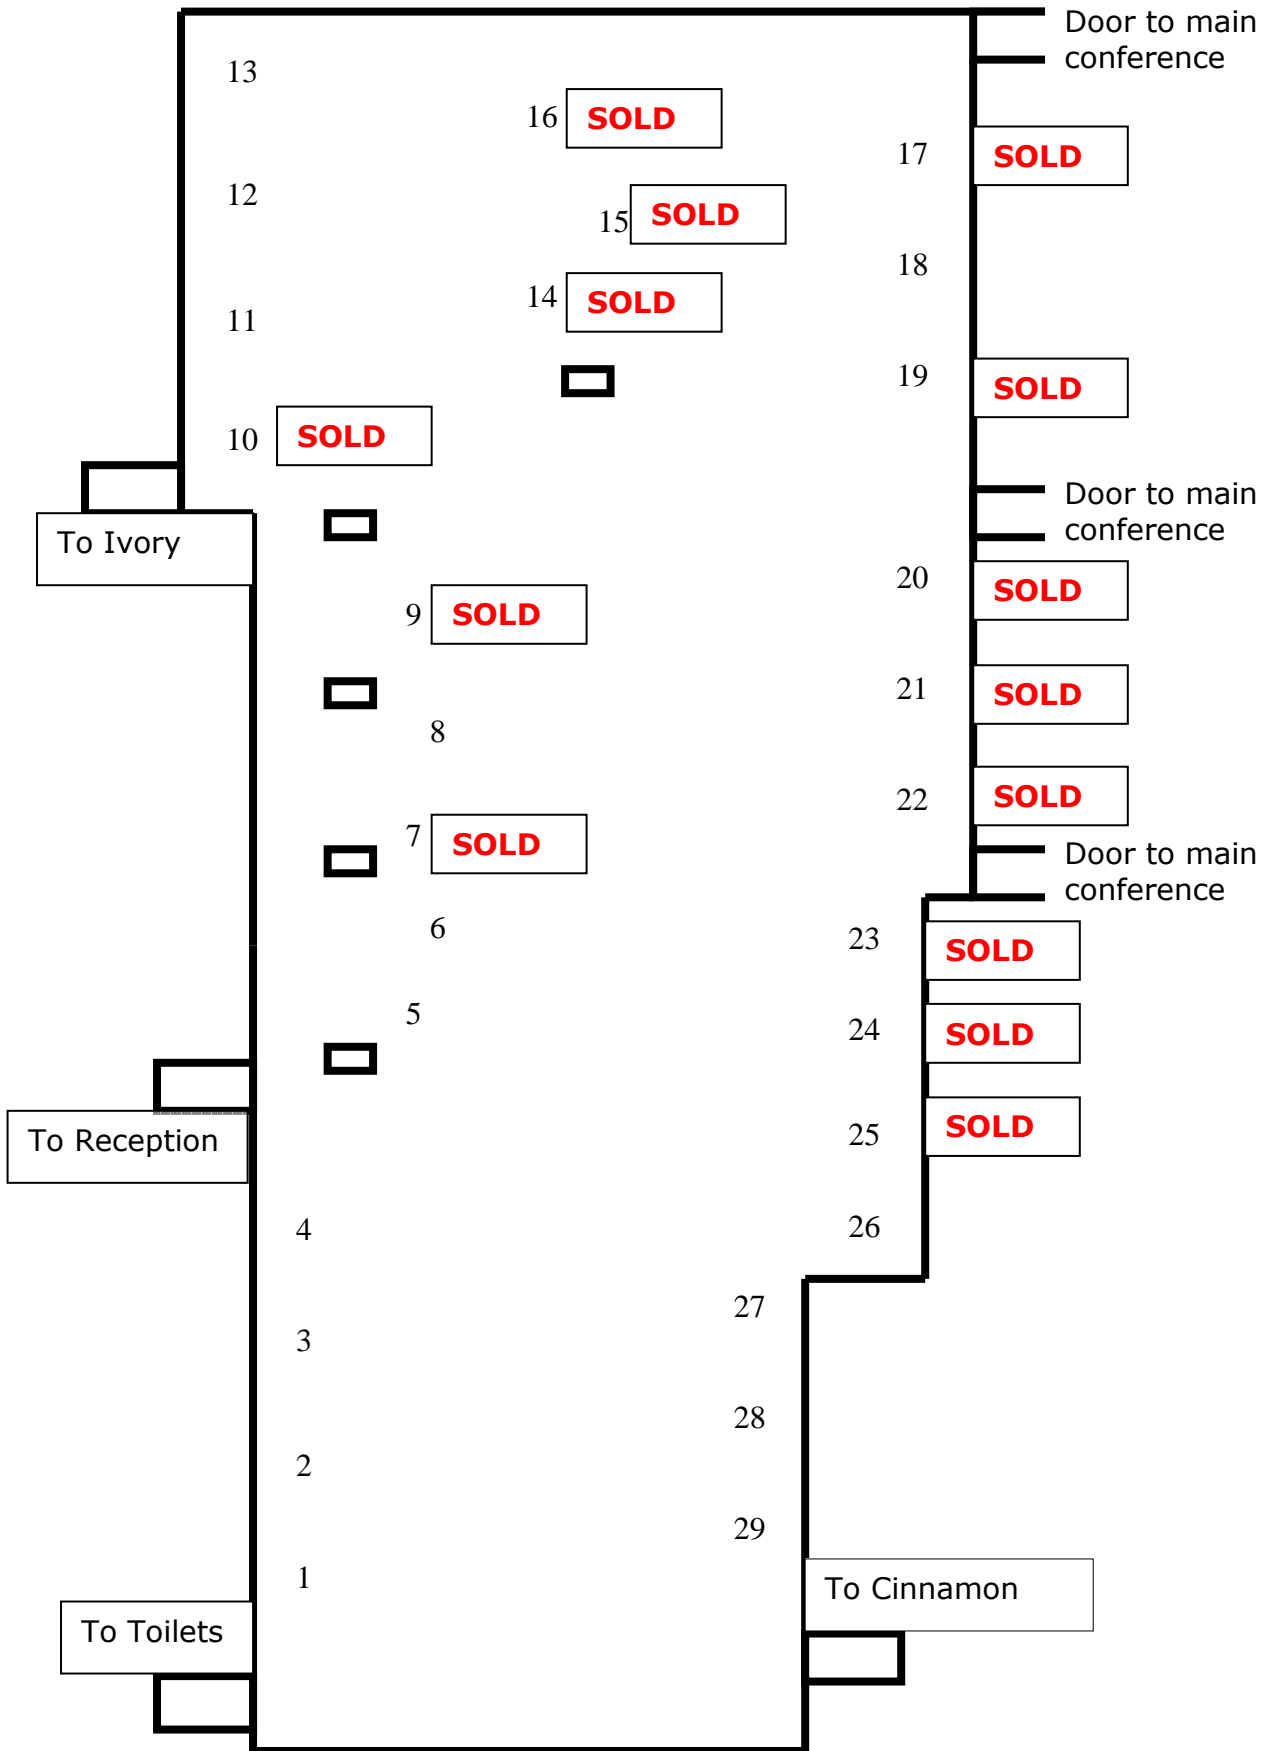

Amber Foyer Floor Plan

Table and two chairs provided per stand

Table measurements:
Diameter 60cm & Height 47cm

Chair measurements:
80cm (h) x 54cm (w) x 50cm (d)

Please note this plan is not to scale