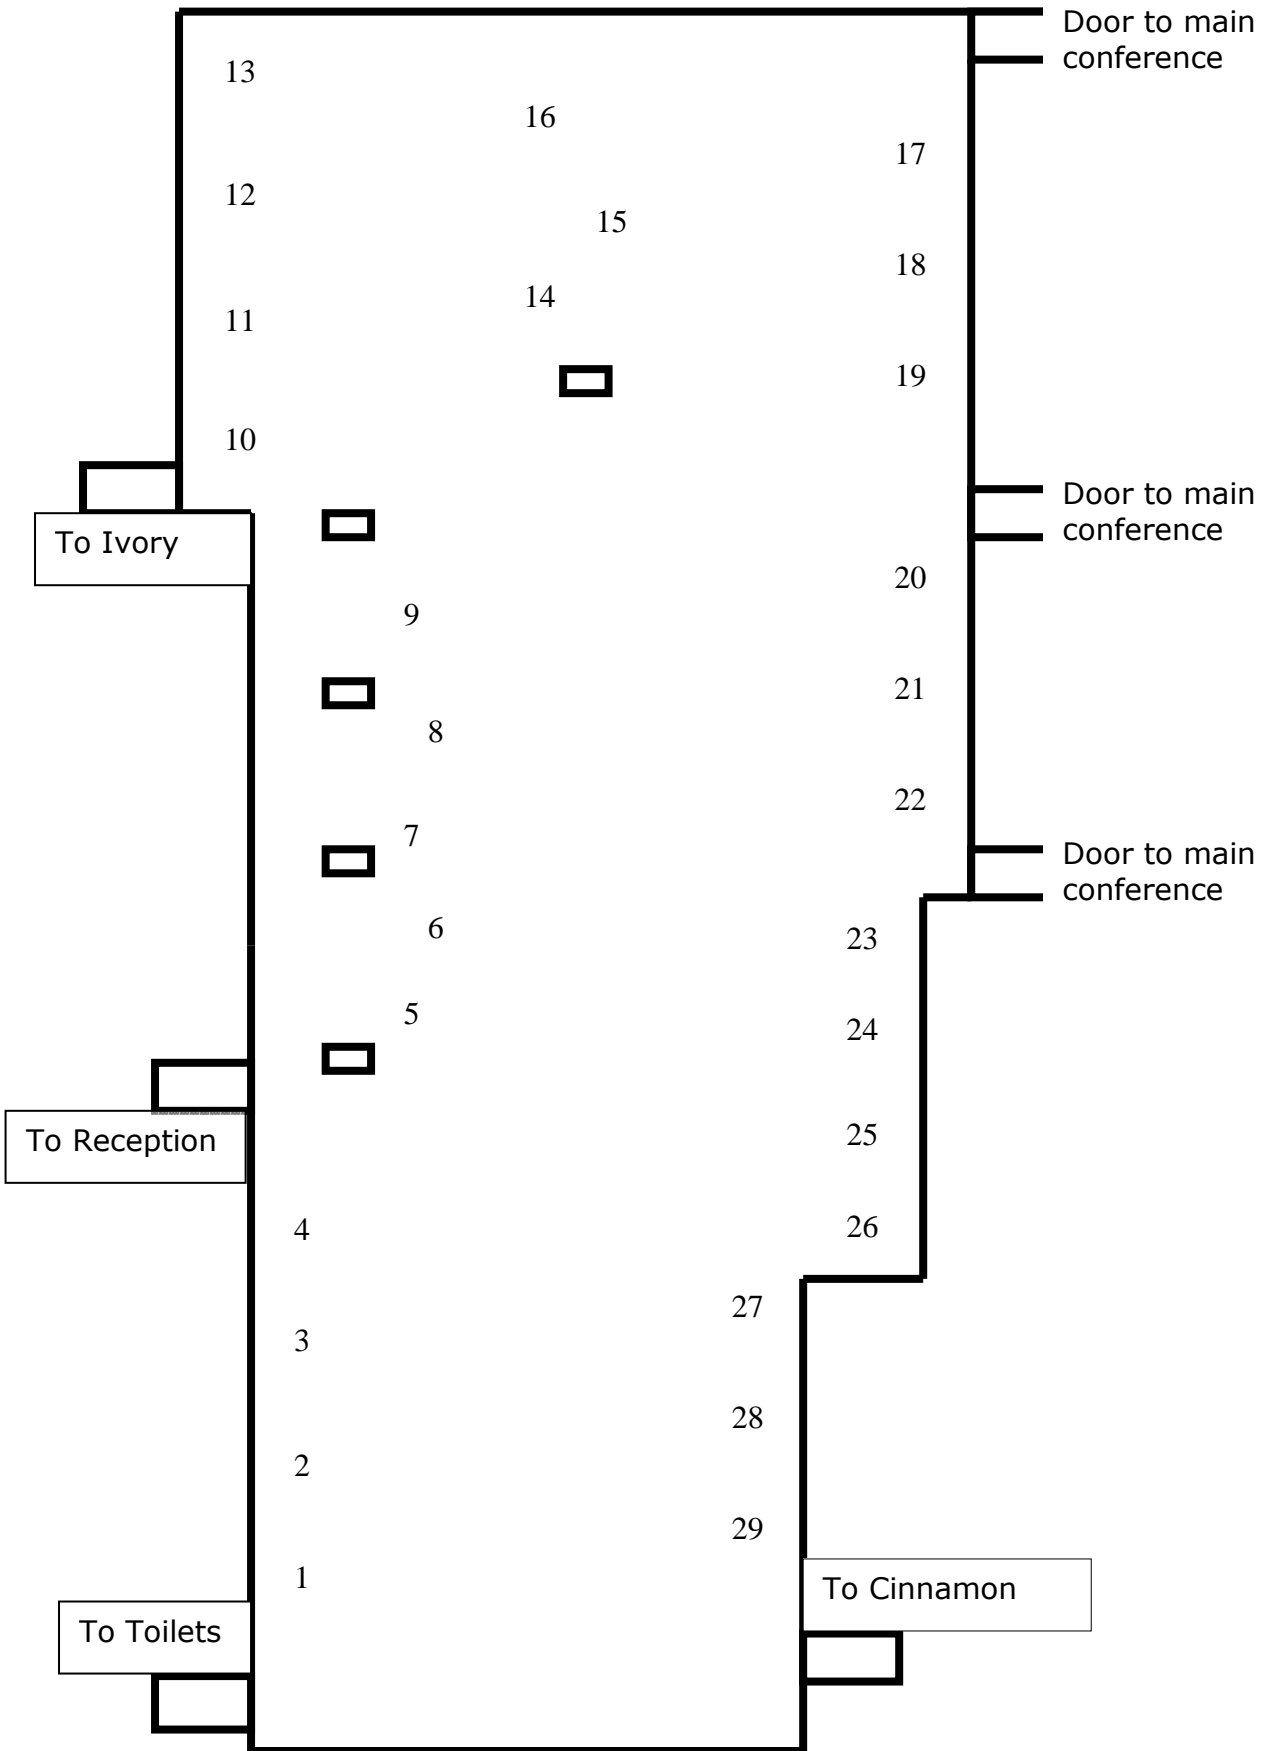

Amber Foyer Floor Plan

Table and two chairs provided per stand

Table measurements:
Diameter 600cm & Height 470cm

Chair measurements:
80cm (h) x 54cm (w) x 50cm (d)

Please note this plan is not to scale